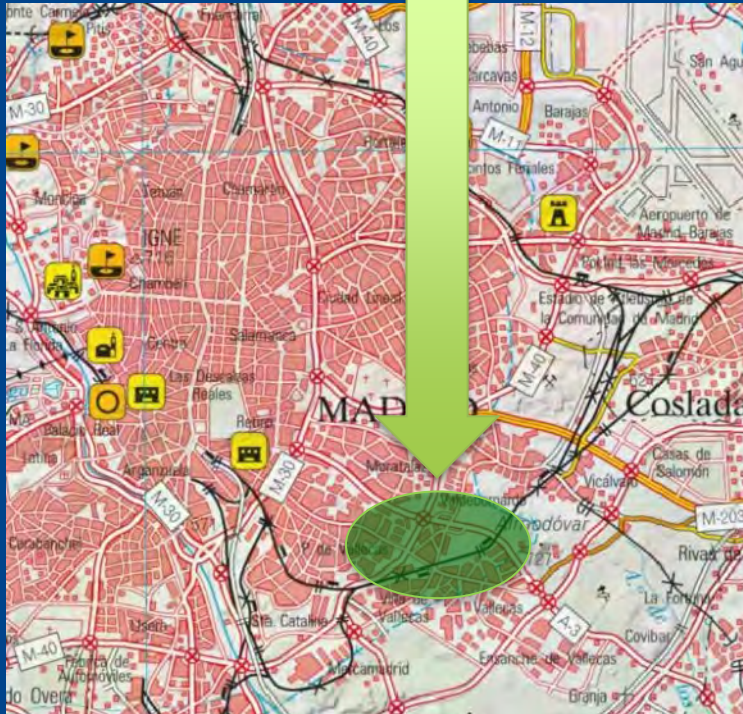

From: Valencia Motorway A3 (exit 6)
and from M40 (exit 15)
View in: [Google Maps](#) or [OpenStreetMap](#)

Bus stop in campus: E, 63, 145

Other city buses: 130, 54, 58, 103, 142, 143, T

Intercity: 312, 312A, 313, 331, 332, 333, 334, 337, 339, 341.

Towns directly connected : Arganda del Rey, R Vaciamadrid, Mejorada, Velilla de S. Antonio

Metro Line 1:
Sierra de Guadalupe station

Lines C-2 y C-7. Atocha-Alcalá de Henares.
Vallecas station

How to arrive?